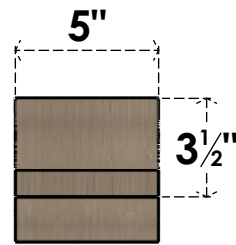

ITEM NUMBER: CORU05X10X05RIDRCPR

5"W X 10"D X 5"H SERIES 3 WIDE RIDGEWOOD ROUGH CEDAR TIMBERTHANE
FAUX WOOD CORBEL, PRIMED

SIDE PROFILE

FRONT PROFILE

ISOMETRIC

EKENA MILLWORK
2300 WEST MAIN ST.
CLARKSVILLE, TX 75426
TOLL FREE: 866-607-0453
WWW.EKENAMILLWORK.COM

NOTES

1. INSTALLATION TO BE COMPLETED IN ACCORDANCE WITH MANUFACTURER'S SPECIFICATIONS.
2. DRAWING MAY NOT BE TO SCALE
3. THIS DRAWING IS INTENDED FOR DESIGN AND PLANNING PURPOSES ONLY.
4. ALL INFORMATION CONTAINED HEREIN WAS CURRENT AT THE TIME OF DEVELOPMENT BUT MUST BE REVIEWED AND APPROVED BY THE PRODUCT MANUFACTURER TO BE CONSIDERED ACCURATE.
5. TIMBERTHANE ARCHITECTURAL PRODUCTS ARE MADE FROM HIGH DENSITY URETHANE AND COME FACTORY PRIMED