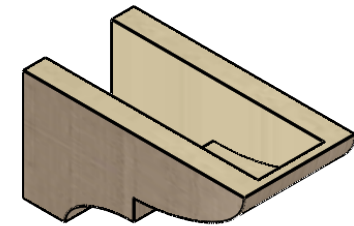

ITEM NUMBER: CORU05X10X05RIDRCPR

5"W X 10"D X 5"H SERIES 3 WIDE RIDGEWOOD ROUGH CEDAR TIMBERTHANE
FAUX WOOD CORBEL, PRIMED

SIDE PROFILE

FRONT PROFILE

ISOMETRIC

EKENA MILLWORK
2300 WEST MAIN ST.
CLARKSVILLE, TX 75426
TOLL FREE: 866-607-0453
WWW.EKENAMILLWORK.COM