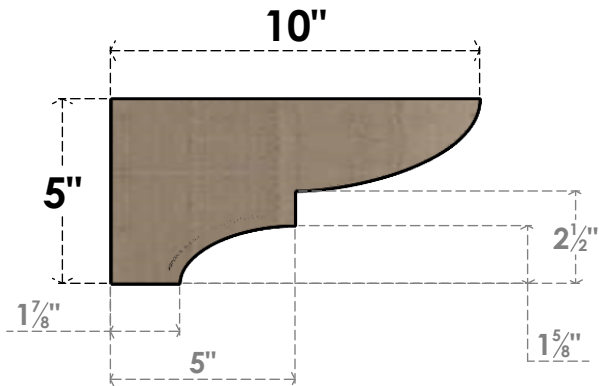

ITEM NUMBER: CORU05X10X05RIDRCPR

5"W X 10"D X 5"H SERIES 3 WIDE RIDGEWOOD ROUGH CEDAR TIMBERTHANE
FAUX WOOD CORBEL, PRIMED

SIDE PROFILE

FRONT PROFILE

ISOMETRIC

EKENA MILLWORK
2300 WEST MAIN ST.
CLARKSVILLE, TX 75426
TOLL FREE: 866-607-0453
WWW.EKENAMILLWORK.COM

NOTES

1. INSTALLATION TO BE COMPLETED IN ACCORDANCE WITH MANUFACTURER'S SPECIFICATIONS.
2. DRAWING MAY NOT BE TO SCALE
3. THIS DRAWING IS INTENDED FOR DESIGN AND PLANNING PURPOSES ONLY.
4. ALL INFORMATION CONTAINED HEREIN WAS CURRENT AT THE TIME OF DEVELOPMENT BUT MUST BE REVIEWED AND APPROVED BY THE PRODUCT MANUFACTURER TO BE CONSIDERED ACCURATE.
5. TIMBERTHANE ARCHITECTURAL PRODUCTS ARE MADE FROM HIGH DENSITY URETHANE AND COME FACTORY PRIMED